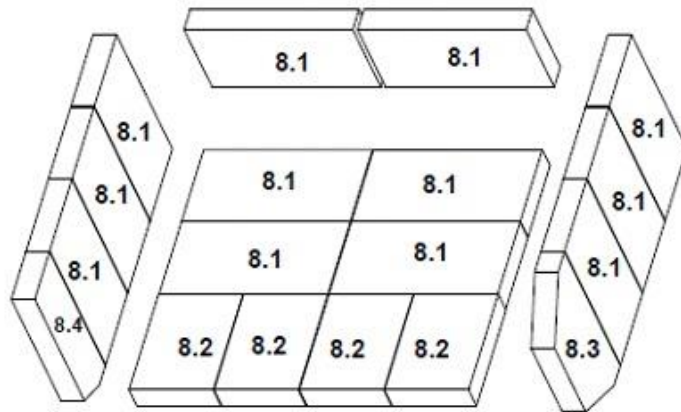

Quadra-Fire 3100i Fireplace Insert

Woodman's Parts Plus
www.woodmanspartsplus.com

ITEM	DESCRIPTION	COMMENTS	PART NUMBER
1	Offset Adapter		OFFSET-ADAPT
2	Flue Attach Ring		SRV7044-154
3	Gasket, Flue Collar		SRV7044-194
4	Chimney Ring Attach		SRV7044-181
5	Mantel Heat Deflector		MANTEL-DFLCTR
6	Tube Support Rack		SRV7044-187
7	Brick Retainer		7033-149

#8 Brick Assembly

8	Firebrick Complete Set	Pkg of 18	SRV7033-006
8.1	Brick 1 (9" x 4.5" x 1.25")	Qty. 12 Req.	
8.2	Brick 2 (6-4 1/2)	Qty. 4 Req.	
8.3	Brick 3, (9" x 4.25" x 1.25") Left Side with angle	Qty. 1 Req.	
8.4	Brick 4, (9" x 3' x 1.25") Right side with angle	Qty. 1 Req.	
	Brick, Uncut (9" x 4.5" x 1.25")	Pkg of 1	832-0550
	Brick, Uncut, (9" x 4.5" x 1.25")	Pkg of 6	832-3040
9	Ceramic Fiber Blanket, 1/2 " Thick		832-3390
10	Baffle Board	Pkg of 2	SRV7033-209
11	Tube Channel Assembly		SRV7044-019
12	Side Panel Assembly Left	Black	SRV7044-025
		Gold Trim	SRV7044-011
		Nickel Trim	SRV7044-023
	Logo, Quadra-Fire	Pkg of 10	7000-649/10
	Side Panel Left		SRV7044-139
	Trim Ring	Black Trim	SRV7044-166
		Gold Trim	SRV7044-164
		Nickel Trim	SRV7044-165