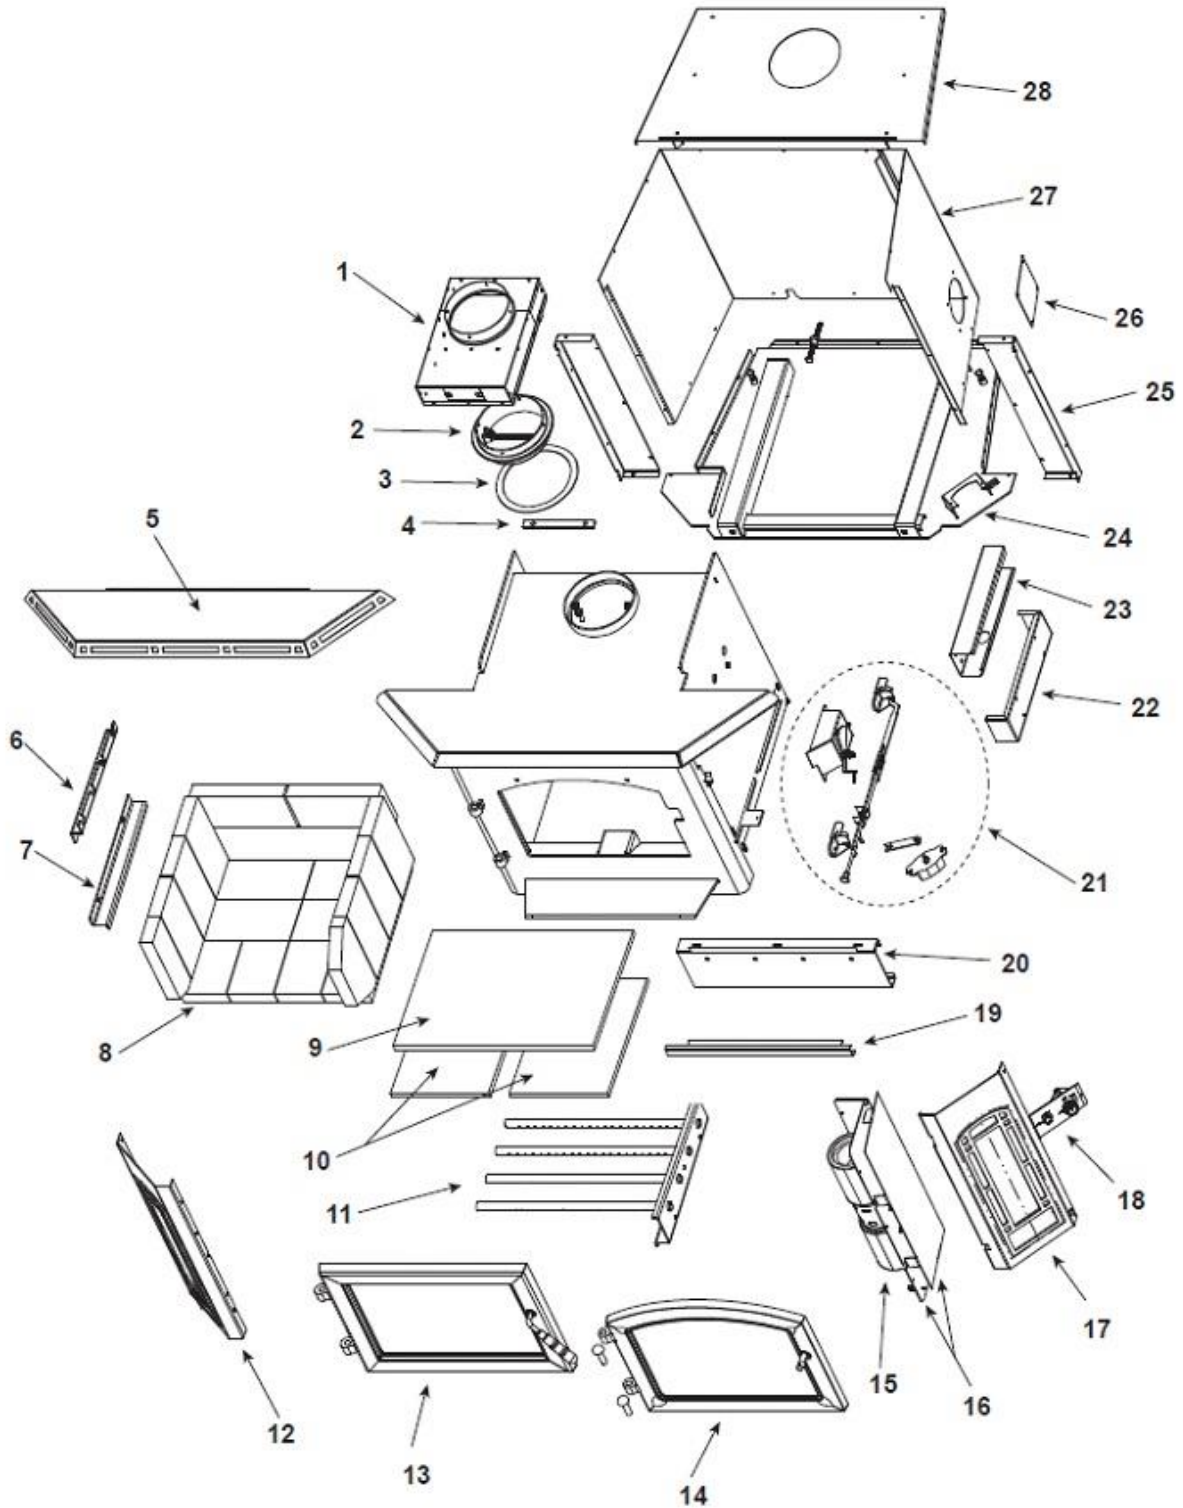

Quadra-Fire 3100i Fireplace Insert

Woodman's Parts Plus
www.woodmanspartsplus.com

ITEM	DESCRIPTION	COMMENTS	PART NUMBER
1	Offset Adapter		OFFSET-ADAPT
2	Flue Attach Ring		SRV7044-154
3	Gasket, Flue Collar		SRV7044-194
4	Chimney Ring Attach		SRV7044-181
5	Mantel Heat Deflector		MANTEL-DFLCTR
6	Tube Support Rack		SRV7044-187
7	Brick Retainer		7033-149

#8 Brick Assembly

8	Firebrick Complete Set	Pkg of 18	SRV7033-006
8.1	Brick 1 (9" x 4.5" x 1.25")	Qty. 12 Req.	
8.2	Brick 2 (6-4 1/2)	Qty. 4 Req.	
8.3	Brick 3, (9" x 4.25" x 1.25") Left Side with angle	Qty. 1 Req.	
8.4	Brick 4, (9" x 3' x 1.25") Right side with angle	Qty. 1 Req.	
	Brick, Uncut (9" x 4.5" x 1.25")	Pkg of 1	832-0550
	Brick, Uncut, (9" x 4.5" x 1.25")	Pkg of 6	832-3040
9	Ceramic Fiber Blanket, 1/2 " Thick		832-3390
10	Baffle Board	Pkg of 2	SRV7033-209
11	Tube Channel Assembly		SRV7044-019
12	Side Panel Assembly Left	Black	SRV7044-025
		Gold Trim	SRV7044-011
		Nickel Trim	SRV7044-023
	Logo, Quadra-Fire	Pkg of 10	7000-649/10
	Side Panel Left		SRV7044-139
	Trim Ring	Black Trim	SRV7044-166
		Gold Trim	SRV7044-164
		Nickel Trim	SRV7044-165

#13 Rectangular Door Assembly

ITEM	DESCRIPTION	COMMENTS	PART NUMBER
13	Door Assembly', Rectangular		DR-31RCT
13.1	Washer, Sae, 3/8	Pkg of 3	832-0990
13.2	Door Handle, (Rectangular Door)		SRV7044-188
13.3	Fiber Handle		SRV433-1380
13.4	Glass Assembly		SRV7044-027
13.5	Key, Cam Latch		430-1151
13.6	Cam Latch		430-1141
13.7	Nut, Locking Door Handle	Pkg of 24	226-0100/24
13.8	Glass Frame Set		SRV7044-191
	Component Pack (Includes Gold Spring Handles (1) 1/2" & (2) 1/4", (2) Gold Hinge Pins, Quadra-Fire Logo		436-5350
	Gasket, Glass Tape, 3/4"	5 Ft Length	832-0460
	Logo, Quadra-Fire	Pkg of 10	7000-649/10
	Rope, Door, 3/4" X 84"	7 Ft Length	832-1680