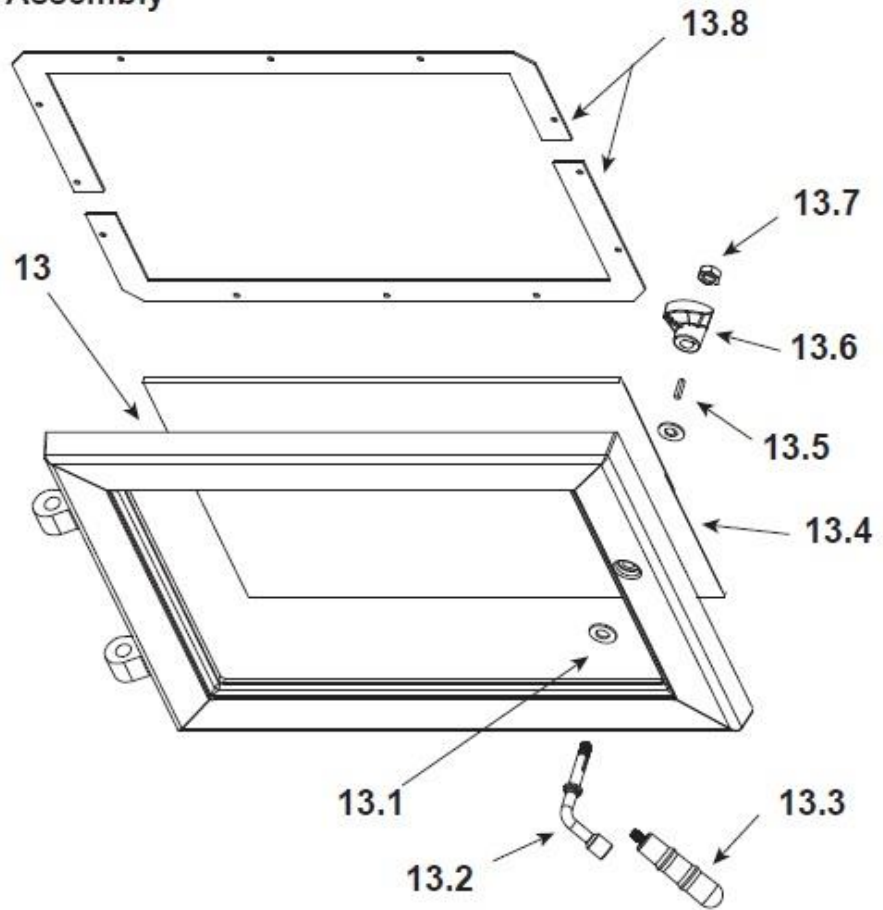

Quadra-Fire 3100i Fireplace Insert

Woodman's Parts Plus
www.woodmanspartsplus.com

ITEM	DESCRIPTION	COMMENTS	PART NUMBER
1	Offset Adapter		OFFSET-ADAPT
2	Flue Attach Ring		SRV7044-154
3	Gasket, Flue Collar		SRV7044-194
4	Chimney Ring Attach		SRV7044-181
5	Mantel Heat Deflector		MANTEL-DFLCTR
6	Tube Support Rack		SRV7044-187
7	Brick Retainer		7033-149

#8 Brick Assembly

8	Firebrick Complete Set	Pkg of 18	SRV7033-006
8.1	Brick 1 (9" x 4.5" x 1.25")	Qty. 12 Req.	
8.2	Brick 2 (6-4 1/2)	Qty. 4 Req.	
8.3	Brick 3, (9" x 4.25" x 1.25") Left Side with angle	Qty. 1 Req.	
8.4	Brick 4, (9" x 3' x 1.25") Right side with angle	Qty. 1 Req.	
	Brick, Uncut (9" x 4.5" x 1.25")	Pkg of 1	832-0550
	Brick, Uncut, (9" x 4.5" x 1.25")	Pkg of 6	832-3040
9	Ceramic Fiber Blanket, 1/2 " Thick		832-3390
10	Baffle Board	Pkg of 2	SRV7033-209
11	Tube Channel Assembly		SRV7044-019
12	Side Panel Assembly Left	Black	SRV7044-025
		Gold Trim	SRV7044-011
		Nickel Trim	SRV7044-023
	Logo, Quadra-Fire	Pkg of 10	7000-649/10
	Side Panel Left		SRV7044-139
	Trim Ring	Black Trim	SRV7044-166
		Gold Trim	SRV7044-164
		Nickel Trim	SRV7044-165

#13 Rectangular Door Assembly

ITEM	DESCRIPTION	COMMENTS	PART NUMBER
13	Door Assembly', Rectangular		DR-31RCT
13.1	Washer, Sae, 3/8	Pkg of 3	832-0990
13.2	Door Handle, (Rectangular Door)		SRV7044-188
13.3	Fiber Handle		SRV433-1380
13.4	Glass Assembly		SRV7044-027
13.5	Key, Cam Latch		430-1151
13.6	Cam Latch		430-1141
13.7	Nut, Locking Door Handle	Pkg of 24	226-0100/24
13.8	Glass Frame Set		SRV7044-191
	Component Pack (Includes Gold Spring Handles (1) 1/2" & (2) 1/4", (2) Gold Hinge Pins, Quadra-Fire Logo		436-5350
	Gasket, Glass Tape, 3/4"	5 Ft Length	832-0460
	Logo, Quadra-Fire	Pkg of 10	7000-649/10
	Rope, Door, 3/4" X 84"	7 Ft Length	832-1680